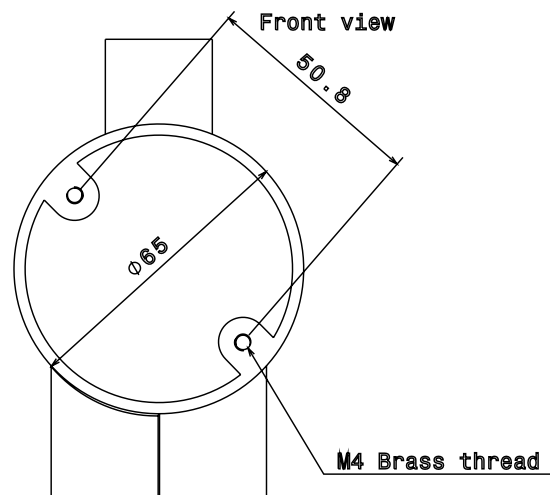

Packed in qty 20

ADDITIONAL NOTES

Manufactured to BS4607 part 1
Product includes 2 x M4 Brass Inserts

Isometric view

Side view

Top view