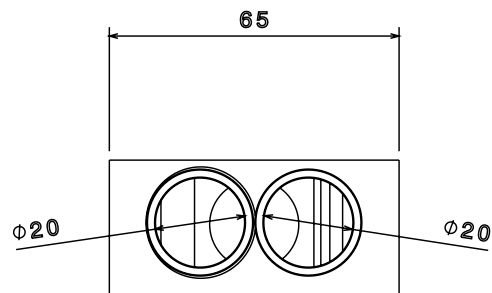

Packed in qty 20

ADDITIONAL NOTES

Manufactured to BS4607 part 1
Product includes 2 x M4 Brass Inserts

Isometric view

Side view

Top view